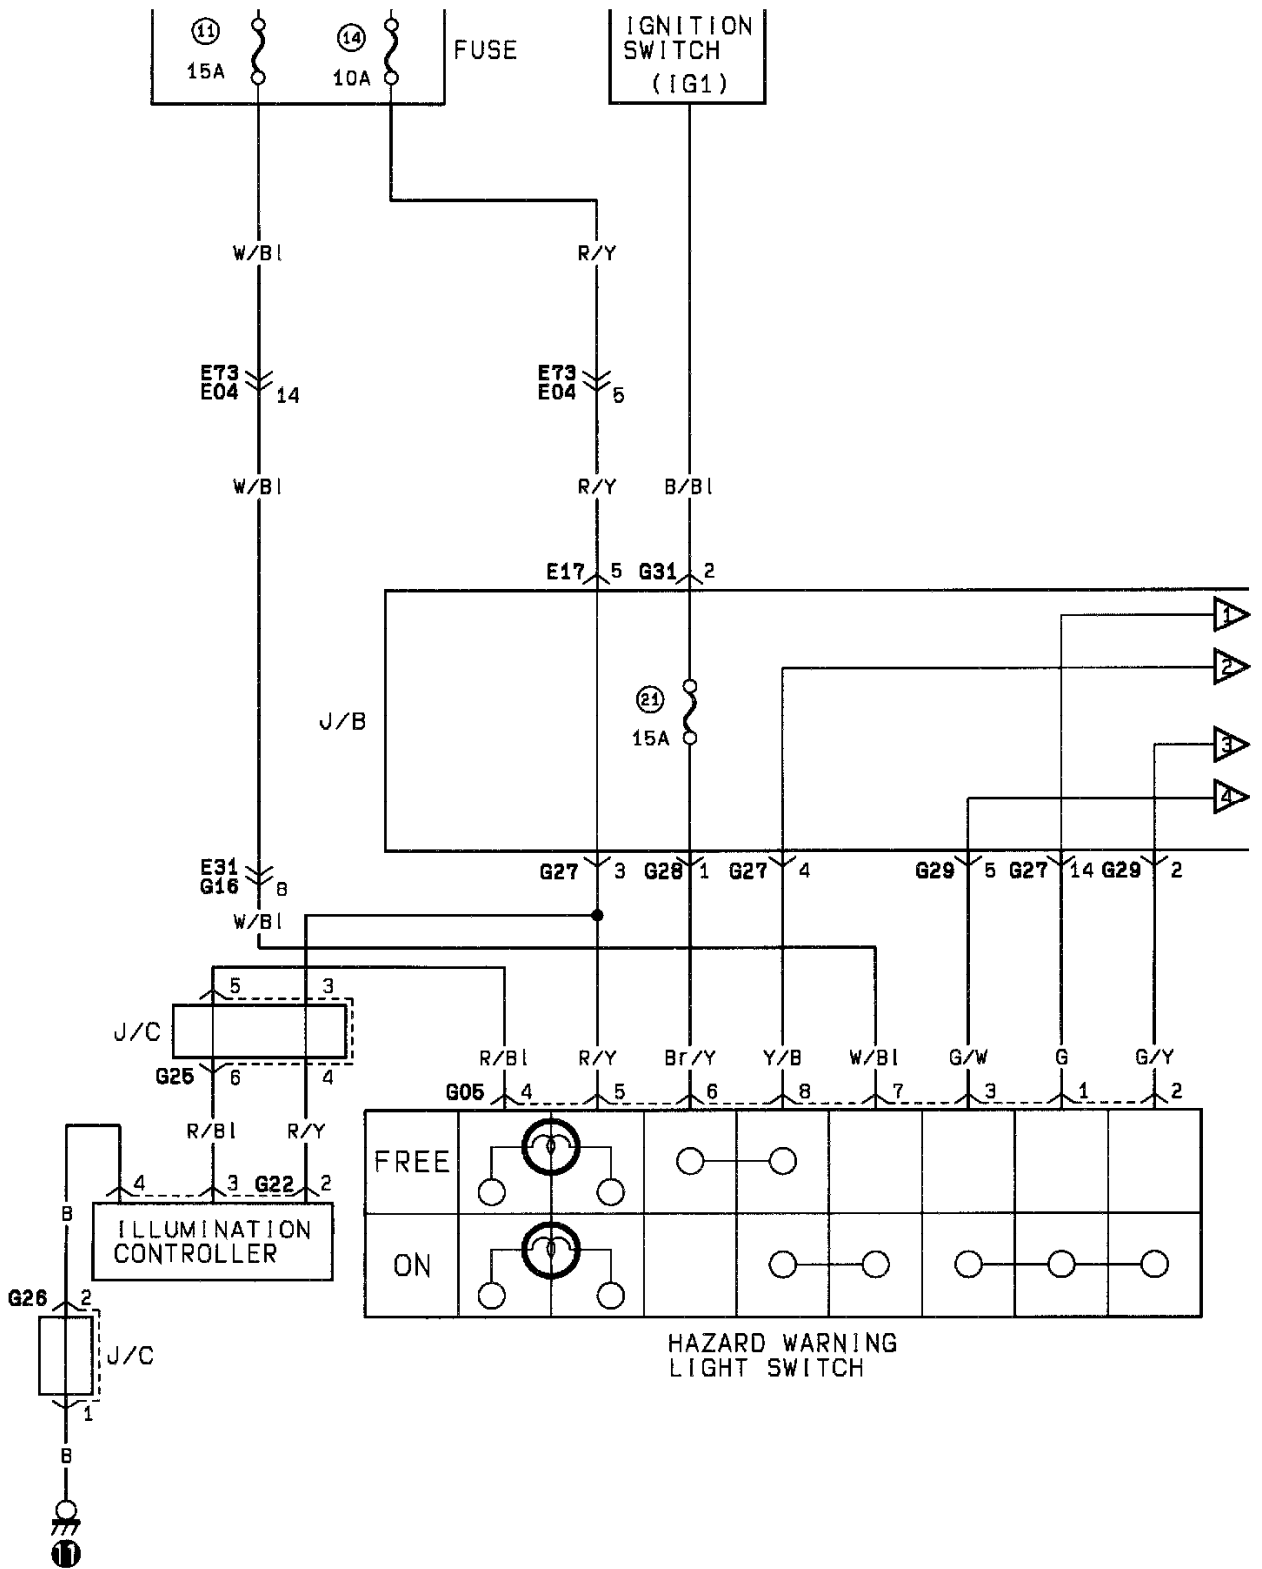

# Vehicle: Electrical Diagrams

## Turn Signals

- 1 SEDAN
- 2 WAGON
- 3 98MY
- 4 99MY (1.6L & 1.8L)

COMBINATION SWITCH